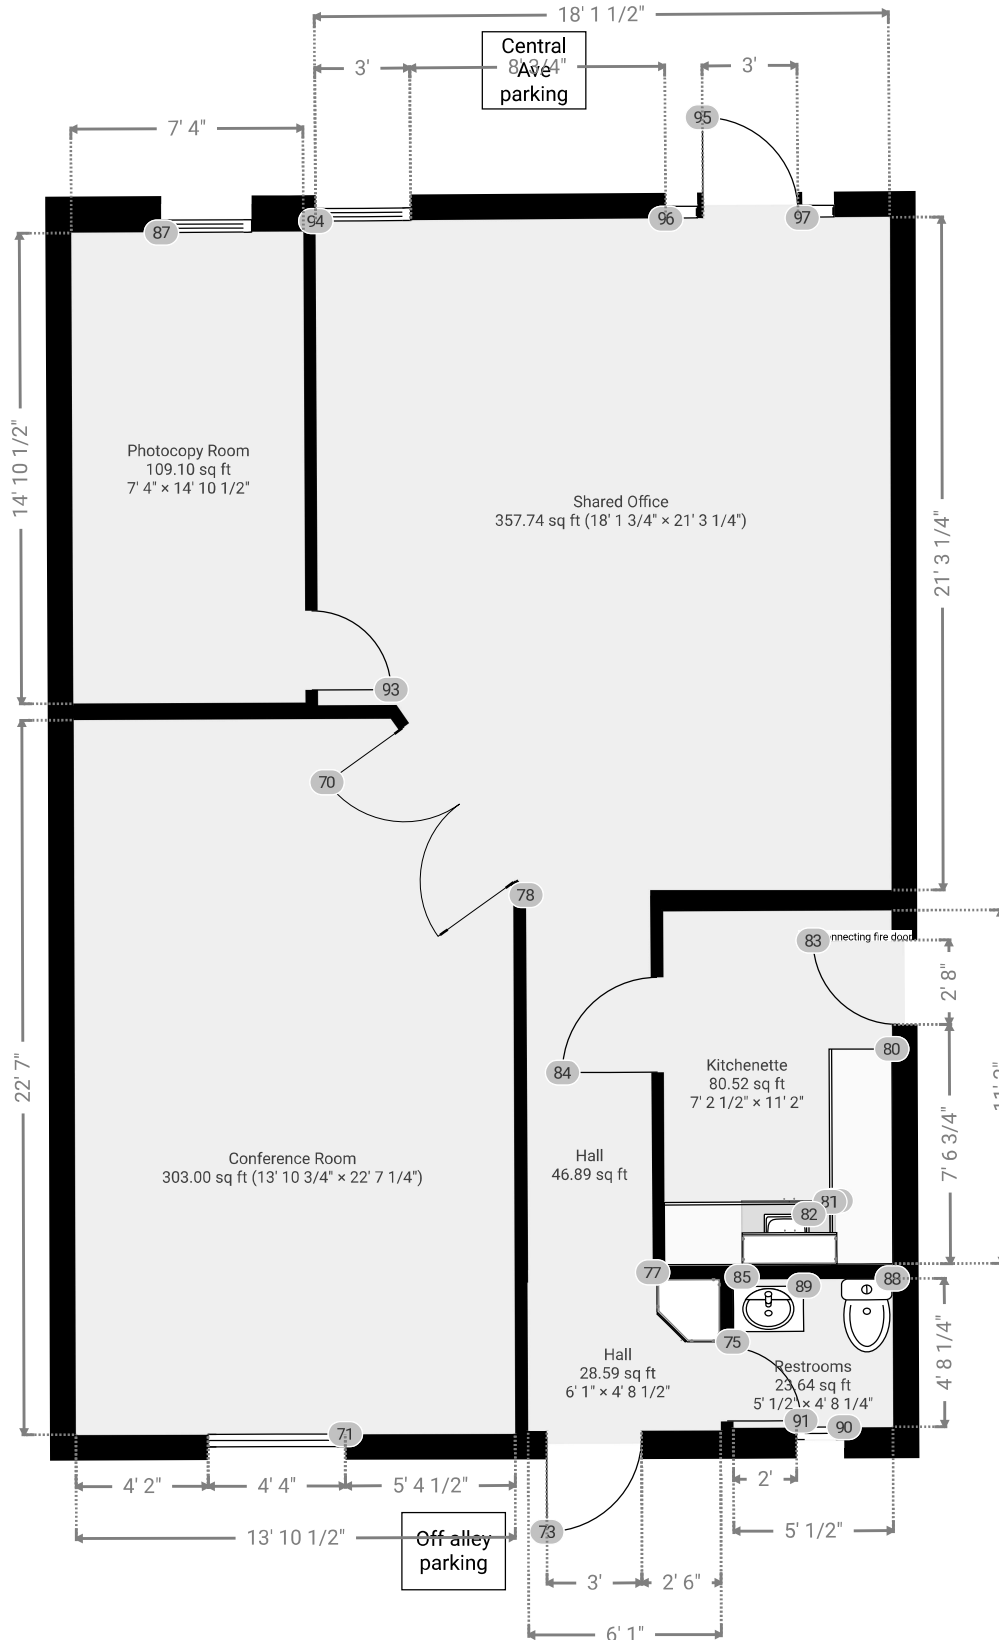

# 6526 Central

6526 Central Ave, 33707 Saint Petersburg, Florida, USA

m magicp an

## ▼ 6536

TOTAL AREA: 1094.14 sq ft • LIVING AREA: 1094.14 sq ft • ROOMS: 7

THIS FLOORPLAN IS PROVIDED WITHOUT WARRANTY OF ANY KIND. SENSOPIA DISCLAIMS ANY WARRANTY INCLUDING, WITHOUT LIMITATION, SATISFACTORY QUALITY OR ACCURACY OF DIMENSIONS.